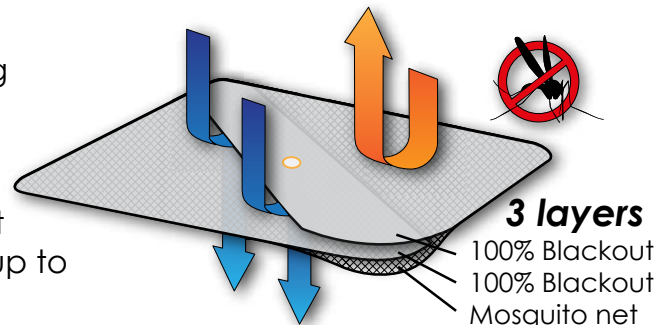

# BLACKOUT MOSQUITO NET FOR HATCHES - LARGE

**Dark, cool and mosquito free indoor environment in your boat.** Mosquito net and 100% blackout in the same product. The combination of the two layers of curtain and one layer of mosquito net darkens, lets air through and keeps the mosquitoes out of the boat. It is easily mounted from the inside with a suction cup. It is suitable for roof hatches with interior dimensions up to 720x720 MM. The overlap of the curtain varies depending on the hatch size.

- Mosquito net and 100% blackout
- Pop-up function for easy and quick mounting
- No permanent installation
- Thin, builds less than 3 mm
- After use it folds it into a third of its size
- Suitable for all hatches/brands on the market
- Suitable for hatches with interior dimensions up to 720x720 MM (28"x28")

## PRODUCT FACTS

- ☐ SIZE 800x800 mm (31"x31")
- ☐ FITS HATCHES WITH INSIDE UP TO 720x720 MM (28"x28")
- ◐ WHITE/SILVER, CHROMED STEEL FRAME
- ☑ 1x SUCTION CUP
- ☑ 150 GRAM/5,3 OZ
- Art nr 1315

Closed hatch • suction cup