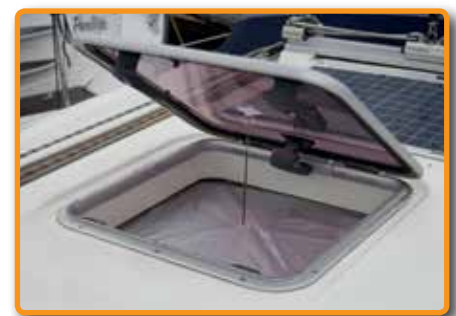

# BLACKOUT MOSQUITO NET FOR HATCHES - LARGE

**Dark, cool and mosquito free indoor environment in your boat.** Mosquito net and 100% blackout in the same product. The combination of the two layers of curtain and one layer of mosquito net darkens, lets air through and keeps the mosquitoes out of the boat. It is easily mounted from the inside with a suction cup. It is suitable for roof hatches with interior dimensions up to 720x720 MM. The overlap of the curtain varies depending on the hatch size.

- Mosquito net and 100% blackout
- Pop-up function for easy and quick mounting
- No permanent installation
- Thin, builds less than 3 mm
- After use it folds it into a third of its size
- Suitable for all hatches/brands on the market
- Suitable for hatches with interior dimensions up to 720x720 MM (28"x28")

## PRODUCT FACTS

- ☐ SIZE 800x800 mm (31"x31")
- ☐ FITS HATCHES WITH INSIDE UP TO 720x720 MM (28"x28")
- ◐ WHITE/SILVER, CHROMED STEEL FRAME
- ☑ 1x SUCTION CUP
- ☑ 150 GRAM/5,3 OZ
- Art nr 1315

Closed hatch • suction cup