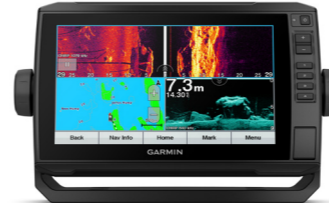

COMPARISON CHART

ECHOMAP vs GPSMAP

ECHOMAP UHD 62cv w/o xdcr
ECHOMAP UHD 62cv w/ GT24 UHD

ECHOMAP UHD 72cv w/o xdcr
ECHOMAP UHD 72cv w/ GT24 UHD

ECHOMAP UHD 72sv w/o xdcr
ECHOMAP UHD 72sv w/ GT56 UHD

ECHOMAP UHD 92sv w/o xdcr
ECHOMAP UHD 92sv w/ GT56 UHD

GPSMAP 723 &
GPSMAP 723xsv

GPSMAP 923 &
GPSMAP 923xsv

GPSMAP 1223 &
GPSMAP 1223xsv

DISPLAY SIZE	6.2"	7"	7"	9"	7"	9"	12"
DISPLAY TYPE & RESOLUTION	WVGA 800x480 px	WVGA 800x480 px	WVGA 800x480 px	WVGA 800x480 px	WSVGA 1024x600 px	WXGA 1280x720 px	WXGA 1280x800 px
TOUCH OR KEYED PANEL	Keyed	Keyed Assist Multitouch	Keyed Assist Multitouch	Keyed Assist Multitouch	Multitouch	Multitouch	Multitouch
IPS DISPLAY						•	•
PHYSICAL DIMENSIONS	21.8 x 13.0 x 6.2cm	25 x 13.9 x 5.1 cm	25 x 13.9 x 5.1 cm	28.2 x 16.4 x 6.0 cm	19.2 x 14.0 x 7.4 cm	23.3 x 16.2 x 7.6 cm	30.8 x 22.8 x 8.2 cm
RECEIVER	5 Hz	5 Hz	5 Hz	5 Hz	10 Hz	10 Hz	10 Hz
NMEA 2000 & NMEA 0183	•	•	•	•	•	•	•
WIFI® CONNECTIVITY	•	•	•	•	•	•	•
ANT™ CONNECTIVITY					•	•	•
HTML 5 CONNECTIVITY					•	•	•
GARMIN MARINE NETWORK		• 1 port For Internal Sonar Sharing (7" and 9" UHD and Ultra only) or Panoptix	• 1 port For Internal Sonar Sharing (7" and 9" UHD and Ultra only) or Panoptix	• 1 port For Internal Sonar Sharing (7" and 9" UHD and Ultra only) or Panoptix	• 1 port For Radar, Panoptix and Data Sharing	• 1 port For Radar, Panoptix and Data Sharing	• 2 ports For Radar, Panoptix and Data Sharing
GARMIN RADAR COMPATIBLE					•	•	•
AIS & DSC SUPPORT	•	•	•	•	•	•	•
AUTOPILOT SUPPORT	•	•	•	•	•	•	•
CHIRP	•	•	•	•	• (xsv models)	• (xsv models)	• (xsv models)
CLEARVÜ	•	•	•	•	• (xsv models)	• (xsv models)	• (xsv models)
SIDEVÜ			•	•	• (xsv models)	• (xsv models)	• (xsv models)
UHD SCANNING SONAR	•	•	•	•	• (xsv models)	• (xsv models)	• (xsv models)
TRANSDUCER PIN NUMBERS	4 PIN	8 PIN	12 PIN	12 PIN	12 PIN (xsv models)	12 PIN (xsv models)	12 PIN (xsv models)
PANOPTIX™ SUPPORT		•	•	•	•	•	•
SONAR RECORDING					•	•	•