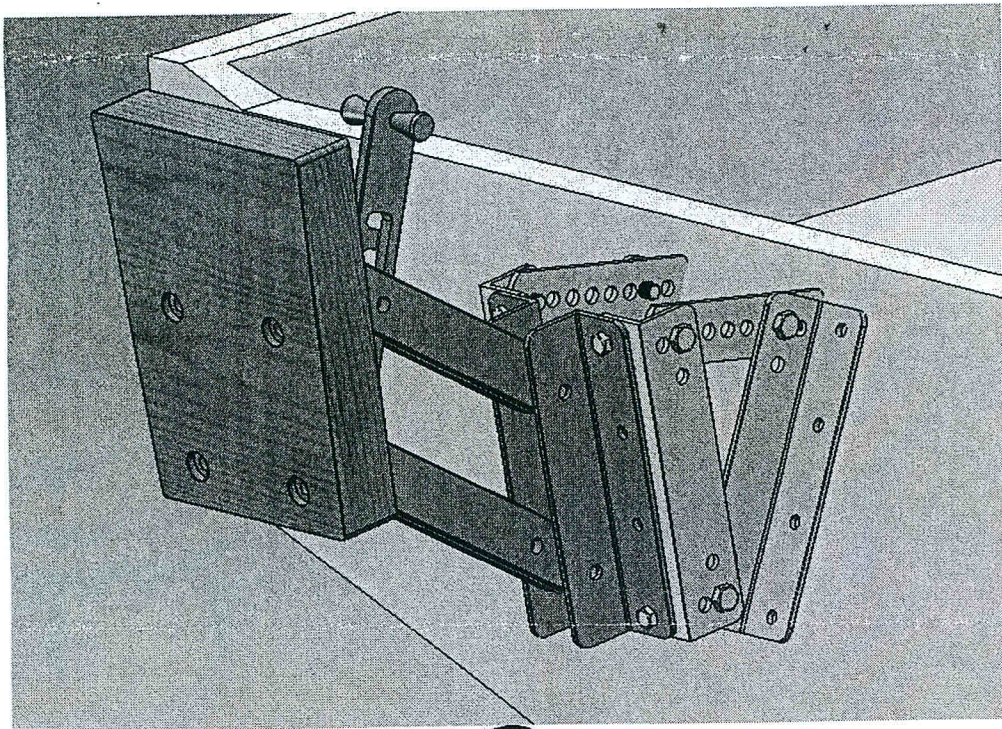

00500065

**PIASTRE REGOLABILI PER SUPPORTI MOTORE
ADJUSTABLE ANGLE BRACKETS FOR SAILING BOATS**

WWW.TREM.NET

ITALY

INFO@TREM.NET