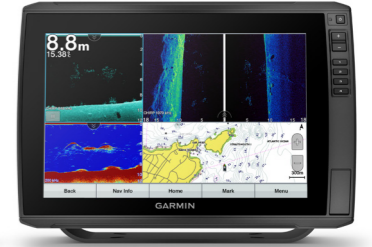

COMPARISON CHART

ECHOMAP - SERIES

ECHOMAP Plus 42cv w/o xdcr
ECHOMAP Plus 42cv w/ GT20

ECHOMAP UHD 62cv w/o xdcr
ECHOMAP UHD 62cv w/ GT24 UHD

ECHOMAP UHD 72cv w/o xdcr
ECHOMAP UHD 72cv w/ GT24 UHD

ECHOMAP UHD 72sv w/o xdcr
ECHOMAP UHD 72sv w/ GT56 UHD

ECHOMAP UHD 92sv w/o xdcr
ECHOMAP UHD 92sv w/ GT56 UHD

ECHOMAP ULTRA 102sv w/o xdcr
ECHOMAP ULTRA 102sv w/ GT56 UHD

ECHOMAP ULTRA 122sv w/o xdcr
ECHOMAP ULTRA 122sv w/ GT56 UHD

DISPLAY SIZE	4.3"	6.2"	7"	7"	9"	10"	12"
DISPLAY TYPE & RESOLUTION	QVGA 272x480 px	WVGA 800x480 px	WVGA 800x480 px	WVGA 800x480 px	WVGA 800x480 px	WXGA 1280x800 px	WXGA 1280x800 px
TOUCH OR KEYED PANEL	Keyed	Keyed	Keyed Assist Multotouch	Keyed Assist Multotouch	Keyed Assist Multotouch	Keyed Assist Multotouch	Keyed Assist Multotouch
IPS DISPLAY						•	•
PHYSICAL DIMENSIONS	10.2 x 16.5 x 0.4 cm	21.8 x 13.0 x 6.2cm	25 x 13.9 x 5.1 cm	25 x 13.9 x 5.1 cm	28.2 x 16.4 x 6.0 cm	29.5 x 19.5 x 9.8 cm	34.1 x 22.9 x 9.8 cm
RECEIVER	5 Hz	5 Hz	5 Hz	5 Hz	5 Hz	10 Hz	10 Hz
NMEA 2000		•	•	•	•	•	•
NMEA 0183	•	•	•	•	•	•	•
GARMIN MARINE NETWORK			• 1 port For Internal Sonar Sharing (7" and 9" UHD and Ultra only) or Panoptix	• 1 port For Internal Sonar Sharing (7" and 9" UHD and Ultra only) or Panoptix	• 1 port For Internal Sonar Sharing (7" and 9" UHD and Ultra only) or Panoptix	• 2 ports For Internal Sonar Sharing (7" and 9" UHD and Ultra only) & Panoptix	• 2 ports For Internal Sonar Sharing (7" and 9" UHD and Ultra only) & Panoptix
GARMIN RADAR COMPATIBLE							
AIS & DSC SUPPORT	•	•	•	•	•	•	•
BLUECHART® g3 & g3 Vision COMPATIBLE	•	•	•	•	•	•	•
CHIRP	•	•	•	•	•	•	•
CLEARVÜ	•	•	•	•	•	•	•
SIDEVÜ				•	•	•	•
UHD SCANNING SONAR		•	•	•	•	•	•
TRANSDUCER PIN NUMBERS	4 PIN	4 PIN	12 PIN	12 PIN	12 PIN	12 PIN & LVS12	12 PIN & LVS12
PANOPTIX™ SUPPORT		•	•	•	•	•	•
WIFI® CONNECTIVITY		•	•	•	•	•	•
ANT™ CONNECTIVITY						•	•
FUSION-Link™		•	•	•	•	•	•