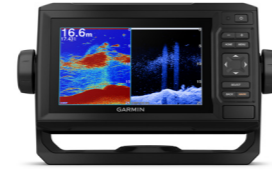

COMPARISON CHART

ECHOMAP - SERIES

ECHOMAP Plus 42cv w/o xdcr
ECHOMAP Plus 42cv w/ GT20

ECHOMAP UHD 62cv w/o xdcr
ECHOMAP UHD 62cv w/ GT24 UHD

ECHOMAP UHD 72cv w/o xdcr
ECHOMAP UHD 72cv w/ GT24 UHD

ECHOMAP UHD 72sv w/o xdcr
ECHOMAP UHD 72sv w/ GT56 UHD

ECHOMAP UHD 92sv w/o xdcr
ECHOMAP UHD 92sv w/ GT56 UHD

ECHOMAP ULTRA 102sv w/o xdcr
ECHOMAP ULTRA 102sv w/ GT56 UHD

ECHOMAP ULTRA 122sv w/o xdcr
ECHOMAP ULTRA 122sv w/ GT56 UHD

DISPLAY SIZE	4.3"	6.2"	7"	7"	9"	10"	12"
DISPLAY TYPE & RESOLUTION	QVGA 272x480 px	WVGA 800x480 px	WVGA 800x480 px	WVGA 800x480 px	WVGA 800x480 px	WXGA 1280x800 px	WXGA 1280x800 px
TOUCH OR KEYED PANEL	Keyed	Keyed	Keyed Assist Multotouch	Keyed Assist Multotouch	Keyed Assist Multotouch	Keyed Assist Multotouch	Keyed Assist Multotouch
IPS DISPLAY						•	•
PHYSICAL DIMENSIONS	10.2 x 16.5 x 0.4 cm	21.8 x 13.0 x 6.2cm	25 x 13.9 x 5.1 cm	25 x 13.9 x 5.1 cm	28.2 x 16.4 x 6.0 cm	29.5 x 19.5 x 9.8 cm	34.1 x 22.9 x 9.8 cm
RECEIVER	5 Hz	5 Hz	5 Hz	5 Hz	5 Hz	10 Hz	10 Hz
NMEA 2000		•	•	•	•	•	•
NMEA 0183	•	•	•	•	•	•	•
GARMIN MARINE NETWORK			• 1 port For Internal Sonar Sharing (7" and 9" UHD and Ultra only) or Panoptix	• 1 port For Internal Sonar Sharing (7" and 9" UHD and Ultra only) or Panoptix	• 1 port For Internal Sonar Sharing (7" and 9" UHD and Ultra only) or Panoptix	• 2 ports For Internal Sonar Sharing (7" and 9" UHD and Ultra only) & Panoptix	• 2 ports For Internal Sonar Sharing (7" and 9" UHD and Ultra only) & Panoptix
GARMIN RADAR COMPATIBLE							
AIS & DSC SUPPORT	•	•	•	•	•	•	•
BLUECHART® g3 & g3 Vision COMPATIBLE	•	•	•	•	•	•	•
CHIRP	•	•	•	•	•	•	•
CLEARVÜ	•	•	•	•	•	•	•
SIDEVÜ				•	•	•	•
UHD SCANNING SONAR		•	•	•	•	•	•
TRANSDUCER PIN NUMBERS	4 PIN	4 PIN	12 PIN	12 PIN	12 PIN	12 PIN & LVS12	12 PIN & LVS12
PANOPTIX™ SUPPORT		•	•	•	•	•	•
WIFI® CONNECTIVITY		•	•	•	•	•	•
ANT™ CONNECTIVITY						•	•
FUSION-Link™		•	•	•	•	•	•