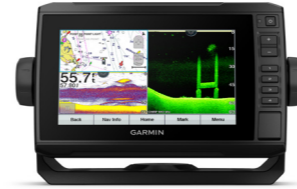

COMPARISON CHART

ECHOMAP - SERIES

ECHOMAP Plus 42cv w/o xdcr
ECHOMAP Plus 42cv w/ GT20

ECHOMAP UHD 62cv w/o xdcr
ECHOMAP UHD 62cv w/ GT24 UHD

ECHOMAP UHD 72cv w/o xdcr
ECHOMAP UHD 72cv w/ GT24 UHD

ECHOMAP UHD 72sv w/o xdcr
ECHOMAP UHD 72sv w/ GT56 UHD

ECHOMAP UHD 92sv w/o xdcr
ECHOMAP UHD 92sv w/ GT56 UHD

ECHOMAP ULTRA 102sv w/o xdcr
ECHOMAP ULTRA 102sv w/ GT56 UHD

ECHOMAP ULTRA 122sv w/o xdcr
ECHOMAP ULTRA 122sv w/ GT56 UHD

DISPLAY SIZE	4.3"	6.2"	7"	7"	9"	10"	12"
DISPLAY TYPE & RESOLUTION	QVGA 272x480 px	WVGA 800x480 px	WVGA 800x480 px	WVGA 800x480 px	WVGA 800x480 px	WXGA 1280x800 px	WXGA 1280x800 px
TOUCH OR KEYED PANEL	Keyed	Keyed	Keyed Assist Multotouch	Keyed Assist Multotouch	Keyed Assist Multotouch	Keyed Assist Multotouch	Keyed Assist Multotouch
IPS DISPLAY						•	•
PHYSICAL DIMENSIONS	10.2 x 16.5 x 0.4 cm	21.8 x 13.0 x 6.2cm	25 x 13.9 x 5.1 cm	25 x 13.9 x 5.1 cm	28.2 x 16.4 x 6.0 cm	29.5 x 19.5 x 9.8 cm	34.1 x 22.9 x 9.8 cm
RECEIVER	5 Hz	5 Hz	5 Hz	5 Hz	5 Hz	10 Hz	10 Hz
NMEA 2000		•	•	•	•	•	•
NMEA 0183	•	•	•	•	•	•	•
GARMIN MARINE NETWORK			• 1 port For Internal Sonar Sharing (7" and 9" UHD and Ultra only) or Panoptix	• 1 port For Internal Sonar Sharing (7" and 9" UHD and Ultra only) or Panoptix	• 1 port For Internal Sonar Sharing (7" and 9" UHD and Ultra only) or Panoptix	• 2 ports For Internal Sonar Sharing (7" and 9" UHD and Ultra only) & Panoptix	• 2 ports For Internal Sonar Sharing (7" and 9" UHD and Ultra only) & Panoptix
GARMIN RADAR COMPATIBLE							
AIS & DSC SUPPORT	•	•	•	•	•	•	•
BLUECHART® g3 & g3 Vision COMPATIBLE	•	•	•	•	•	•	•
CHIRP	•	•	•	•	•	•	•
CLEARVÜ	•	•	•	•	•	•	•
SIDEVÜ				•	•	•	•
UHD SCANNING SONAR		•	•	•	•	•	•
TRANSDUCER PIN NUMBERS	4 PIN	4 PIN	12 PIN	12 PIN	12 PIN	12 PIN & LVS12	12 PIN & LVS12
PANOPTIX™ SUPPORT		•	•	•	•	•	•
WIFI® CONNECTIVITY		•	•	•	•	•	•
ANT™ CONNECTIVITY						•	•
FUSION-Link™		•	•	•	•	•	•