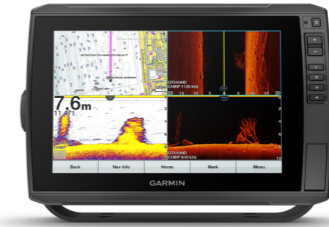

COMPARISON CHART

ECHOMAP - SERIES

ECHOMAP Plus 42cv w/o xdcr
ECHOMAP Plus 42cv w/ GT20

ECHOMAP UHD 62cv w/o xdcr
ECHOMAP UHD 62cv w/ GT24 UHD

ECHOMAP UHD 72cv w/o xdcr
ECHOMAP UHD 72cv w/ GT24 UHD

ECHOMAP UHD 72sv w/o xdcr
ECHOMAP UHD 72sv w/ GT56 UHD

ECHOMAP UHD 92sv w/o xdcr
ECHOMAP UHD 92sv w/ GT56 UHD

ECHOMAP ULTRA 102sv w/o xdcr
ECHOMAP ULTRA 102sv w/ GT56 UHD

ECHOMAP ULTRA 122sv w/o xdcr
ECHOMAP ULTRA 122sv w/ GT56 UHD

DISPLAY SIZE	4.3"	6.2"	7"	7"	9"	10"	12"
DISPLAY TYPE & RESOLUTION	QVGA 272x480 px	WVGA 800x480 px	WVGA 800x480 px	WVGA 800x480 px	WVGA 800x480 px	WXGA 1280x800 px	WXGA 1280x800 px
TOUCH OR KEYED PANEL	Keyed	Keyed	Keyed Assist Multotouch	Keyed Assist Multotouch	Keyed Assist Multotouch	Keyed Assist Multotouch	Keyed Assist Multotouch
IPS DISPLAY						•	•
PHYSICAL DIMENSIONS	10.2 x 16.5 x 0.4 cm	21.8 x 13.0 x 6.2cm	25 x 13.9 x 5.1 cm	25 x 13.9 x 5.1 cm	28.2 x 16.4 x 6.0 cm	29.5 x 19.5 x 9.8 cm	34.1 x 22.9 x 9.8 cm
RECEIVER	5 Hz	5 Hz	5 Hz	5 Hz	5 Hz	10 Hz	10 Hz
NMEA 2000		•	•	•	•	•	•
NMEA 0183	•	•	•	•	•	•	•
GARMIN MARINE NETWORK			• 1 port For Internal Sonar Sharing (7" and 9" UHD and Ultra only) or Panoptix	• 1 port For Internal Sonar Sharing (7" and 9" UHD and Ultra only) or Panoptix	• 1 port For Internal Sonar Sharing (7" and 9" UHD and Ultra only) or Panoptix	• 2 ports For Internal Sonar Sharing (7" and 9" UHD and Ultra only) & Panoptix	• 2 ports For Internal Sonar Sharing (7" and 9" UHD and Ultra only) & Panoptix
GARMIN RADAR COMPATIBLE							
AIS & DSC SUPPORT	•	•	•	•	•	•	•
BLUECHART® g3 & g3 Vision COMPATIBLE	•	•	•	•	•	•	•
CHIRP	•	•	•	•	•	•	•
CLEARVÜ	•	•	•	•	•	•	•
SIDEVÜ				•	•	•	•
UHD SCANNING SONAR		•	•	•	•	•	•
TRANSDUCER PIN NUMBERS	4 PIN	4 PIN	12 PIN	12 PIN	12 PIN	12 PIN & LVS12	12 PIN & LVS12
PANOPTIX™ SUPPORT		•	•	•	•	•	•
WIFI® CONNECTIVITY		•	•	•	•	•	•
ANT™ CONNECTIVITY						•	•
FUSION-Link™		•	•	•	•	•	•