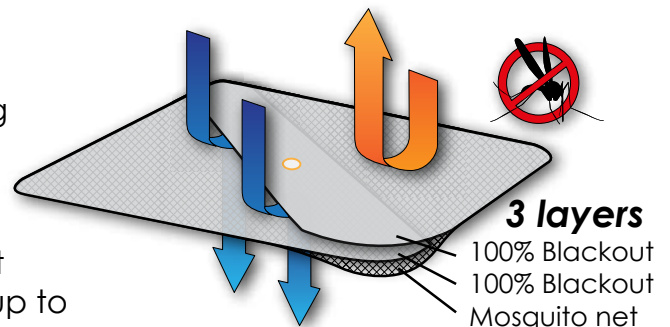

BLACKOUT MOSQUITO NET FOR PORTLIGHT - 2 pack

Dark, cool and mosquito free indoor environment in your boat. Mosquito net and 100% blackout in the same product. The combination of the two layers of curtain and one layer of mosquito net darkens, lets air through and keeps the mosquitoes out of the boat. It is easily mounted from the inside with a suction cup. It is suitable for roof hatches with interior dimensions up to 180x430 (double 180x650 mm). The overlap of the curtain varies depending on the hatch size.

- Mosquito net and 100% blackout
- Pop-up function for easy and quick mounting
- No permanent installation
- Thin, builds less than 3 mm
- After use it folds it into a third of its size
- Suitable for all hatches/brands on the market
- Suitable for hatches with interior dimensions up to 180x430 (7"x17") and double montage 180x650 mm (7"x26")

PRODUCT FACTS

- SIZE 230x490 mm (10"x19")
Double 230x700 mm (10"x28")
- FITS HATCHES WITH INSIDE UP
TO 180x430 (7"x17")
- WHITE/SILVER, CHROMED
STEEL FRAME
- 1x SUCTION CUP
- 75 GRAM/2,6 OZ
- Art nr 1330