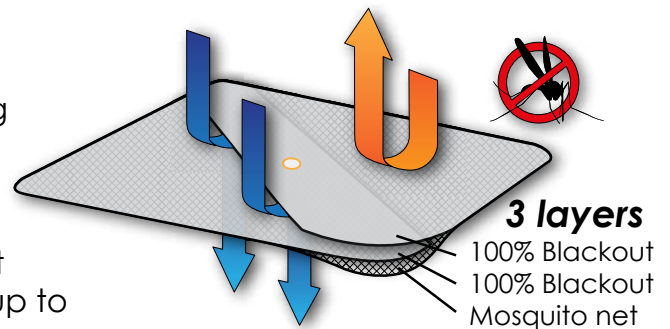

# BLACKOUT MOSQUITO NET FOR HATCHES - REGULAR

**Dark, cool and mosquito free indoor environment in your boat** Mosquito net and 100% blackout in the same product. The combination of the two layers of curtain and one layer of mosquito net darkens, lets air through and keeps the mosquitoes out of the boat. It is easily mounted from the inside with a suction cup. It is suitable for roof hatches with interior dimensions up to 520x520 mm. The overlap of the curtain varies depending on the hatch size.

- Mosquito net and 100% blackout
- Pop-up function for easy and quick mounting
- No permanent installation
- Thin, builds less than 3 mm
- After use it folds it into a third of its size
- Suitable for all hatches/brands on the market
- Suitable for hatches with interior dimensions up to 520x520 mm (20"x20")

## PRODUCT FACTS

- SIZE 600X600 MM (24"x24")
- FITS HATCHES WITH INSIDE UP TO 520x520 MM (20"x20")
- WHITE/SILVER, CHROMED STEEL FRAME
- 1x SUCTION CUP
- 100 GRAM/3,4 OZ
- Art nr 1310

Closed hatch • suction cup